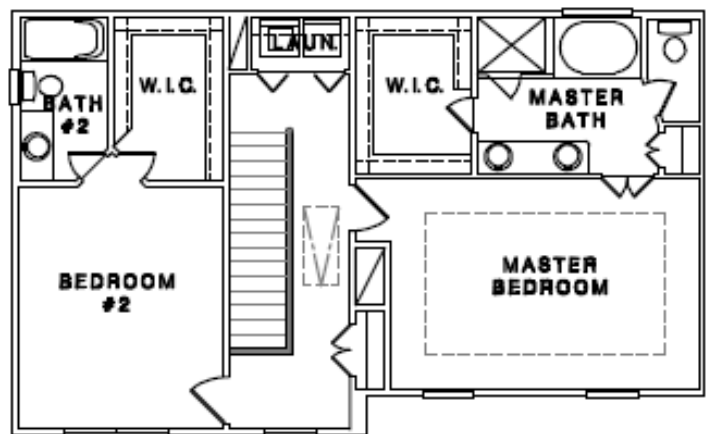

1612.D Edwards

2300.sqft / 3-Bedroom / 3.5-Bath / Study
Open Design – French Country Style

THE ESTATES *at* EDWARDS

Second Floor – Living

First Floor

Third Floor